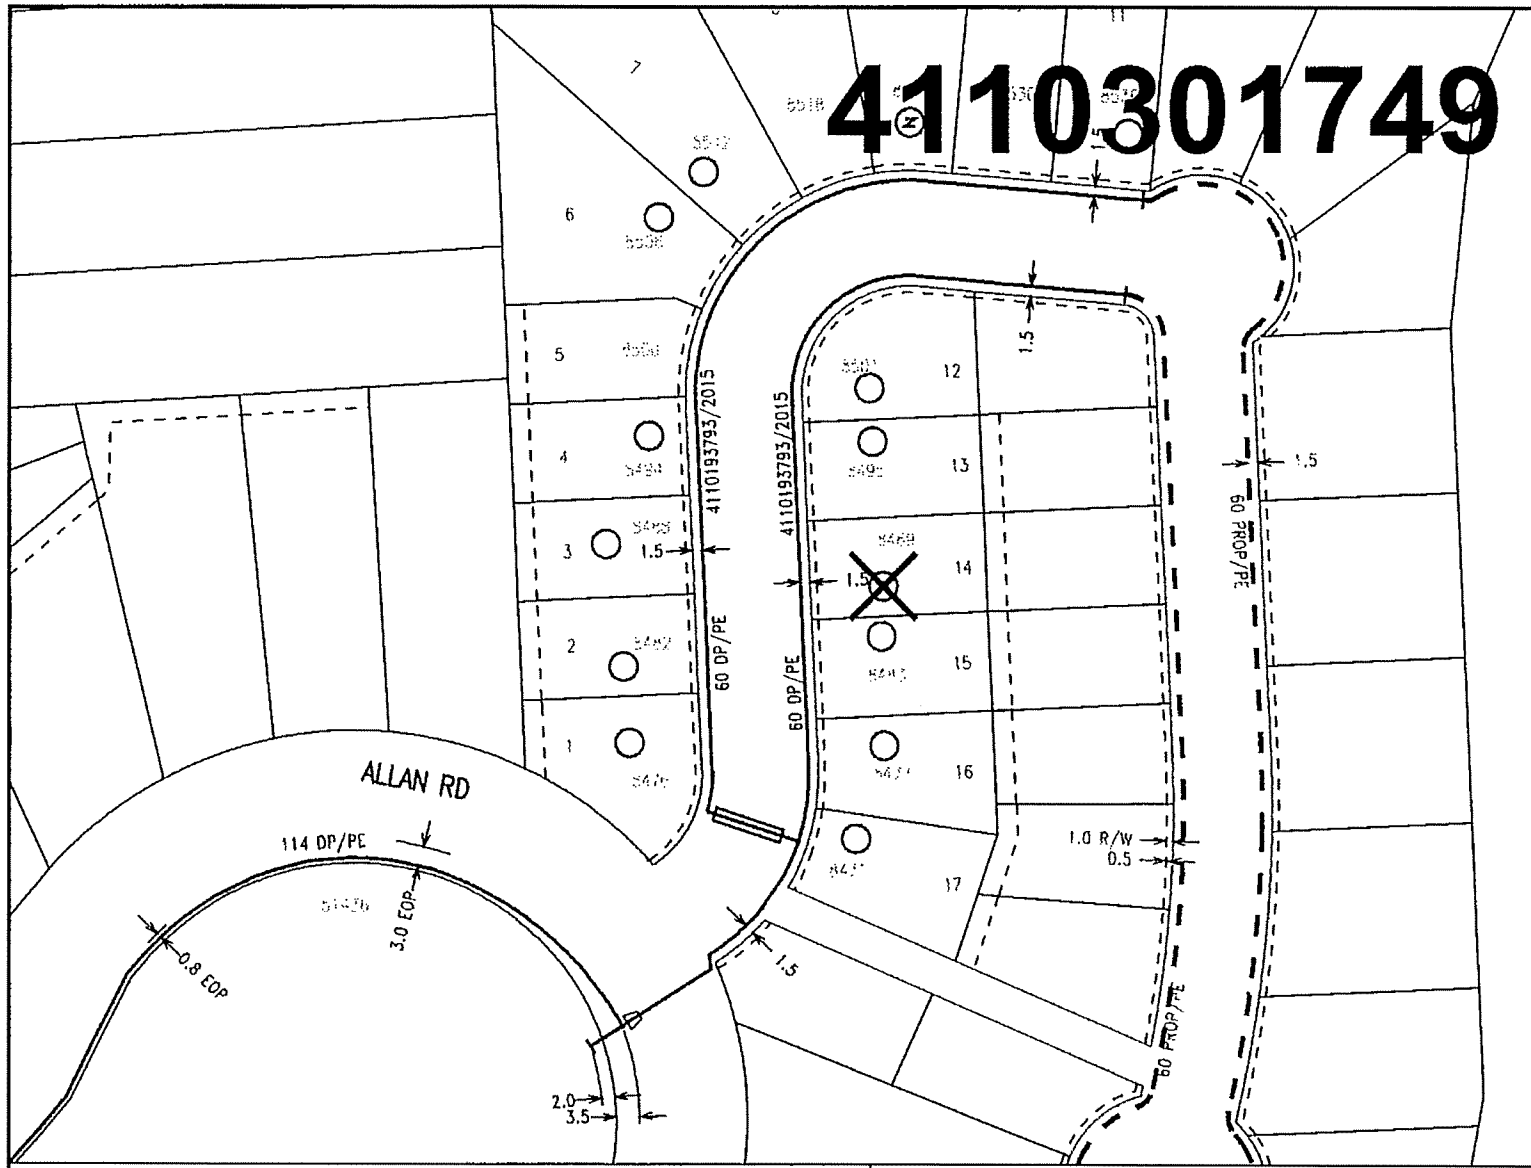

# 4110301749

Nearest Intersection: Allan Rd and Forest Gate Dr.  
Distance from lot to intersection is 67 meters (53 degrees South of West).  
View Scale: 1:1000

8489 Forest Gate Dr, Chilliwack		
Order #: 31006887	Prem #: 10090118	City Limits: Chilliwack
X: 1306466550.00	Y: 469004997.00	Select autotext type 2018/06/18